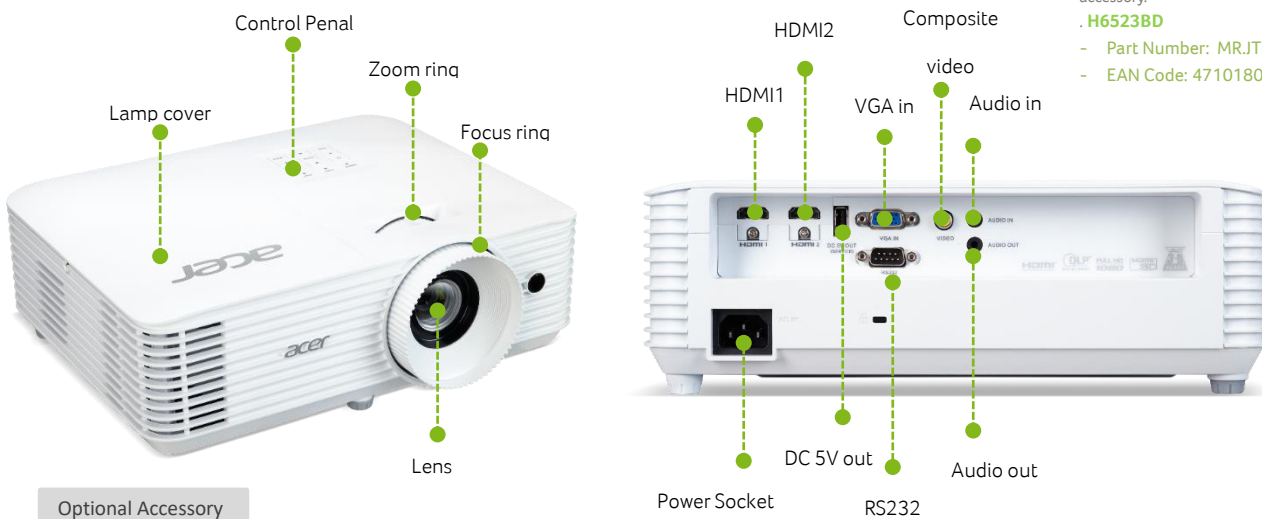

Feature Highlights

Expressive Display

- 3,500 lumens high brightness
- 10,000:1 Dynamic Black
- Football mode
- Acer LumiSense smart adjustment
- Acer ColorBoost3D brings true-to-life color
- Acer ColorSafe II prevents color decay
- ISFccc certified
- HDMI 3D ready
- Acer BlueLightShield

Enhanced Usability

- Wireless projection frees you from cable chaos (optional)*
- Digital Connectivity-HDMI™ (Dual)
- 3W built-in speaker
- 24/7 operation

Installation Flexibility

- +/-40° (Vertical, Manual & Auto) Keystone
- Auto Ceiling-mounted Correction
- AC power on
- I/O power on

Eco-Friendly functionality

- Acer EcoProjection reduces power consumption up to 70%
- Up to 12,000 hours lamp life (ExtremeEco mode)

*Wireless dongle is required for wireless projection. Wireless dongle is optional accessory.

.H6523BD

- Part Number: MR.JT111.002
- EAN Code: 4710180926590

Product View

Optional Accessory

Resolution

Full HD 1920 x 1080

1080p (1920x1080) is a set of HDTV high-definition video modes. With the superb clarity of available 1080p Full HD, you'll enjoy exceptional details no matter on Blu-ray movies or video games. Show movies on a mammoth scale in astonishing clarity.

Brightness

3,500 lumens high brightness

3,500 lumens high brightness provides the ability to project crystal clear, vibrant images from a long distance on a large screen even in daytime indoors.

Digital Connectivity-HDMI™ (Dual)

Dual HDMI™ ports deliver uncompressed digital signals and multi-channel audio, providing easy connectivity to high-quality HD broadcasts or entertainment.

Football Mode

Football Mode

Football game enthusiast can now enjoy the big-screen games that is so real as if you're there in the stadium. Football mode enhances the brightness, saturation, sharpness and gamma in the bright scenes to deliver the most vivid images.

About Acer

Founded in 1976, today Acer is one of the world's top ICT companies and has a presence in over 160 countries. As Acer looks into the future, it is focused on enabling a world where hardware, software and services will infuse with one another to open up new possibilities for consumers and businesses alike. From service-oriented technologies to the Internet of Things to gaming and virtual reality, Acer's 7,000+ employees are dedicated to the research, design, marketing, sale, and support of products and solutions that break barriers between people and technology. More information is at www.acer.com.